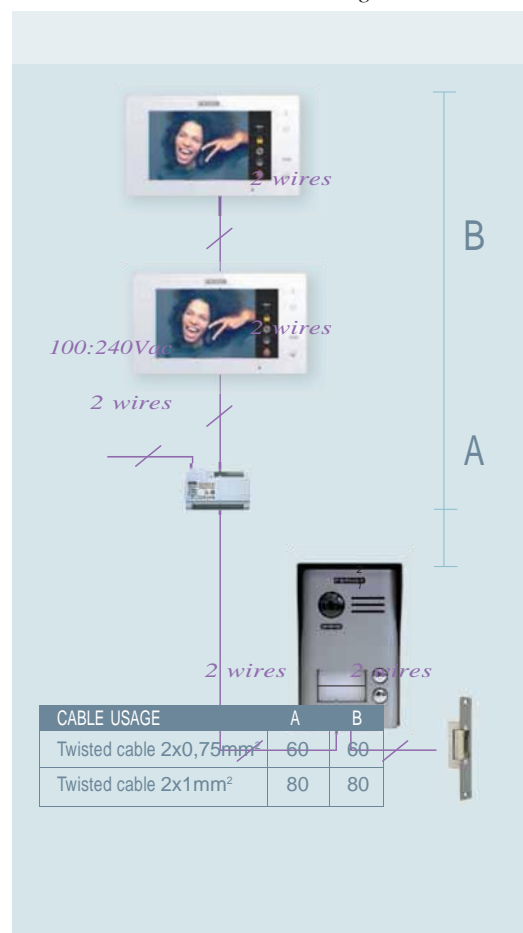

Basic installation diagram

FREUND ELEKTRONIK A/S

Fuglebakken 119 •
DK-5210 Odense NV.
Tlf:+45661624
freund@freund.dk
www.freund.dk

Do it your **way**
Video Door Entry Systems