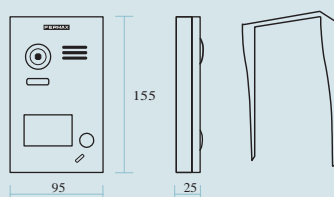

Panel Specifications

- Zamak.
- Large backlighted cardholder.
- Rainy hood for surface mounting.
- Colour CCD camera with high sensitivity.
- Auto-sensor led illumination.
- One relay lock control.
- Dimensions: 95(W) x 155(H) x 25(D)mm.
- Needs to be installed with hood.
- Power-supply included in the kit limited for a 12Vdc 250A door-lock.

Dimensions: (width)x(height)x(depth)mm