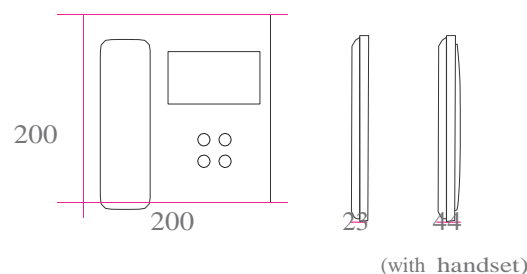

## PERFORMANCE

When a call is received, the image appears automatically. When the handset is picked up a conversation with the visitor can take place. The image is de-activated automatically after 90 seconds, or when the handset is put back in position.

## DIMENSIONS / INSTALLATION

Monitor: 200 x 200 x 44.  
Surface installation.

Dimensions: (width)x(height)x(depth)mm.